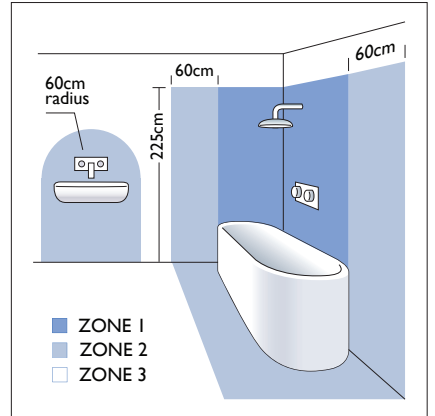

1 x 24w 2G11		excl.
-----------------	--	-------

Zones	2	3
-------	----------	----------

NOTE:
 Shaver socket can only be used with electric shavers and electric toothbrushes.
 If used with a motion detector, ensure a minimum of 20 minutes ON time.